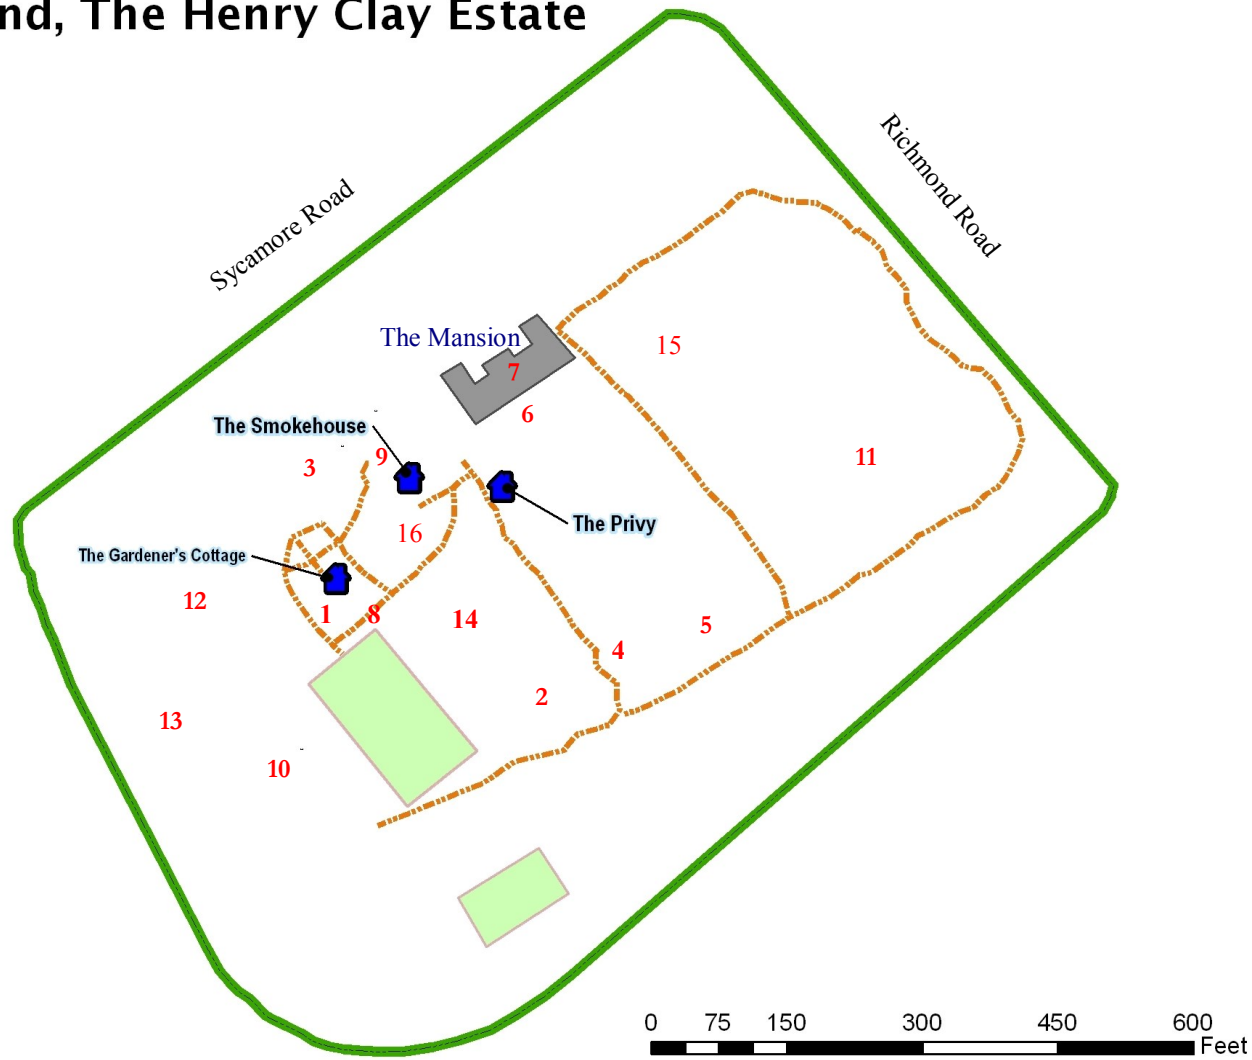

Ashland, The Henry Clay Estate

Map Key:

1. Cottage
 - A. Quilting
 - B. Knitting
 - C. Restrooms
2. Infantry
3. Farming
 - A. Livestock
 - B. Corn shelling/ Milking
4. Artillery/Surgeon
5. Cavalry
6. Main Stage
 - A. Charlotte Dupuy
 - B. Mike Grimes
7. Mansion Tour
8. Craftspeople/Artisans
9. Gingko Tree Café
10. Guest Parking
11. Participant parking
12. Volunteer Parking
13. Registration
14. Hearse/Fisk Coffin
15. Archaeology
16. Dr. Robert Peter presentation